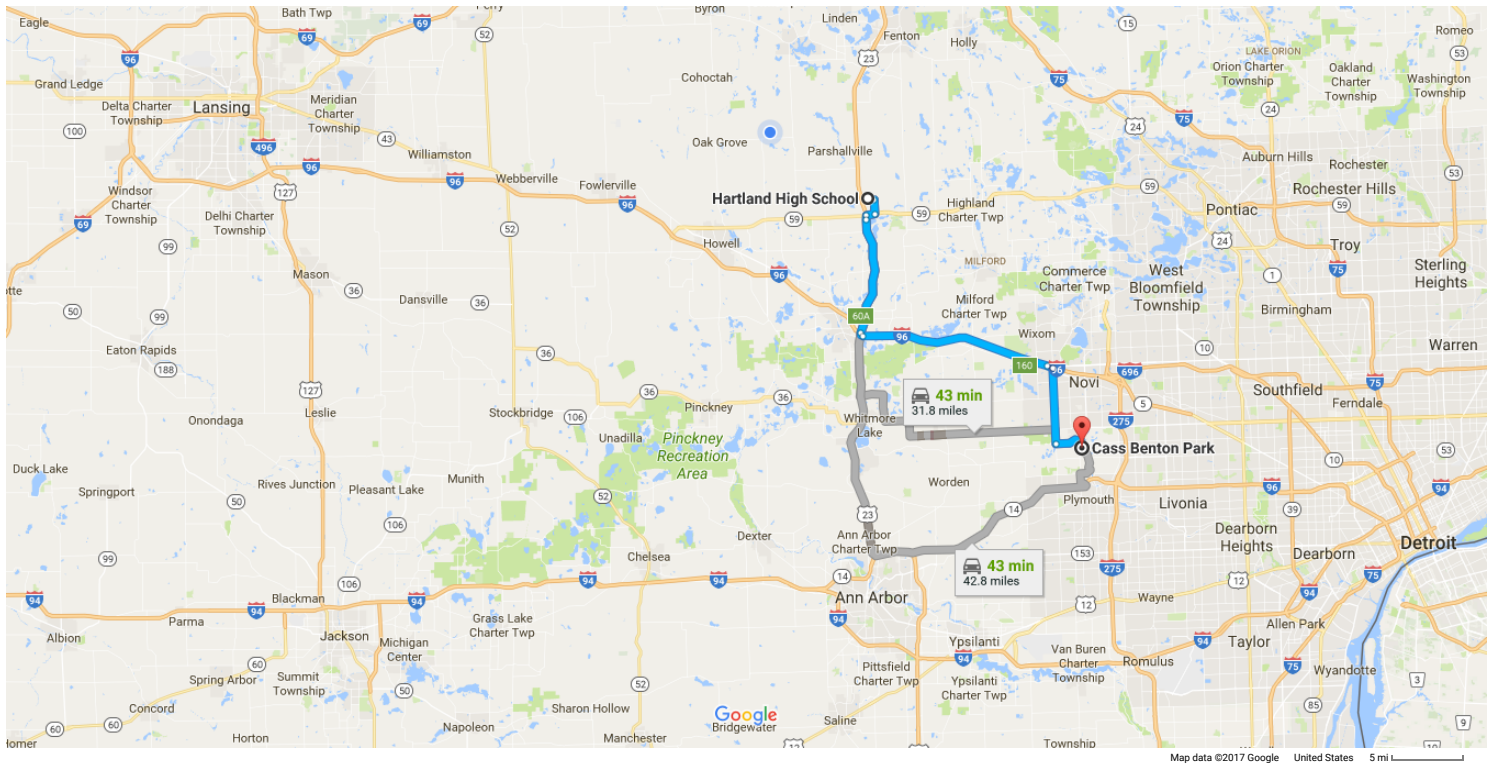

Please note that parking can be limited!

**Hartland High School**

10635 Dunham Rd, Hartland, MI 48353

Get on US-23 S from Clark Rd and M-59 W

- ↑ 1. Head east on Dunham Rd toward Hidden Creek Dr 5 min (2.2 mi)
- ➡ 2. Turn right onto Clark Rd 0.4 mi
- ➡ 3. Turn right onto M-59 W 0.9 mi
- ⤴ 4. Use the left 2 lanes to turn left to merge onto US-23 S 0.5 mi

Follow US-23 S and I-96 E to Beck Rd in Novi. Take exit 160 from I-96 E

- ⤴ 5. Merge onto US-23 S 18 min (20.3 mi)
- ↘ 6. Use the left lane to take exit 60A for I-96 E toward Detroit 7.4 mi
- ⤴ 7. Keep left at the fork and merge onto I-96 E 0.3 mi
- ➡ 8. Use the right lane to take exit 160 toward Novi 12.1 mi

Continue on Beck Rd. Drive to Edward N Hines Dr in Northville Charter Township

- ⤴ 9. Merge onto Beck Rd 14 min (7.0 mi)
- ⤴ 10. Turn left onto W Seven Mile Rd 4.8 mi
- ↑ 11. Continue onto Edward N Hines Dr 1.7 mi

**Cass Benton Park**

Northville, MI 48168

These directions are for planning purposes only. You may find that construction projects, traffic, weather, or other events may cause conditions to differ from the map results, and you should plan your route accordingly. You must obey all signs or notices regarding your route.