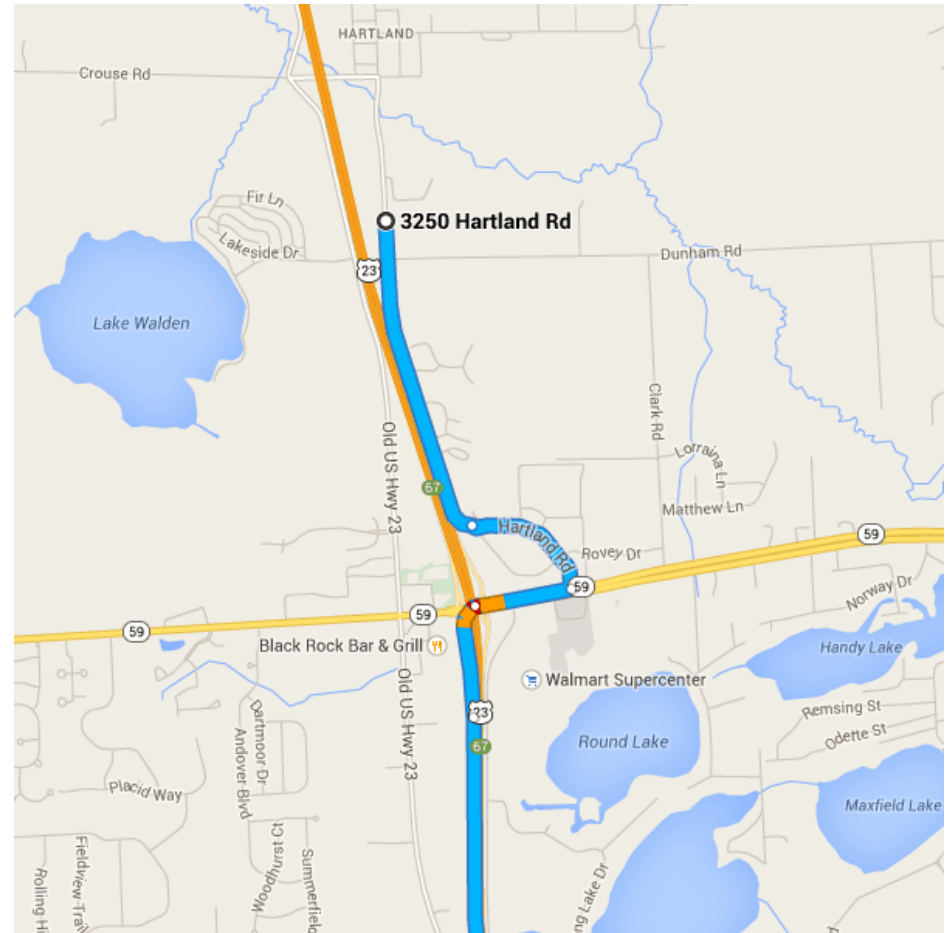

Directions from 3250 Hartland Rd to Hudson Mills Metropark

○ 3250 Hartland Rd

Hartland, MI 48353

Get on US-23 S from Hartland Rd

1.9 mi / 3 min

- 1. Head south on Hartland Rd toward Dunham Rd

 0.9 mi
- 2. At the traffic circle, continue straight to stay on Hartland Rd

 0.4 mi
- 3. Turn right onto M-59 W

 0.3 mi
- 4. Turn left to merge onto US-23 S

 0.3 mi

Follow US-23 S to N Territorial Rd W in Northfield. Take exit 49 from US-23 S

17.9 mi / 15 min

- 5. Merge onto US-23 S

 17.8 mi
- 6. Take exit 49 for N Territorial Rd

 0.1 mi

Continue on N Territorial Rd W to your destination in Dexter

8.7 mi / 12 min

-  7. Turn right onto N Territorial Rd W
7.6 mi
-  8. Turn left onto Huron River Dr
0.8 mi
-  9. Turn right

10. Turn left

387 ft

0.3 mi

📍 Hudson Mills Metropark

8801 N Territorial Rd, Dexter, MI 48130

These directions are for planning purposes only. You may find that construction projects, traffic, weather, or other events may cause conditions to differ from the map results, and you should plan your route accordingly. You must obey all signs or notices regarding your route.