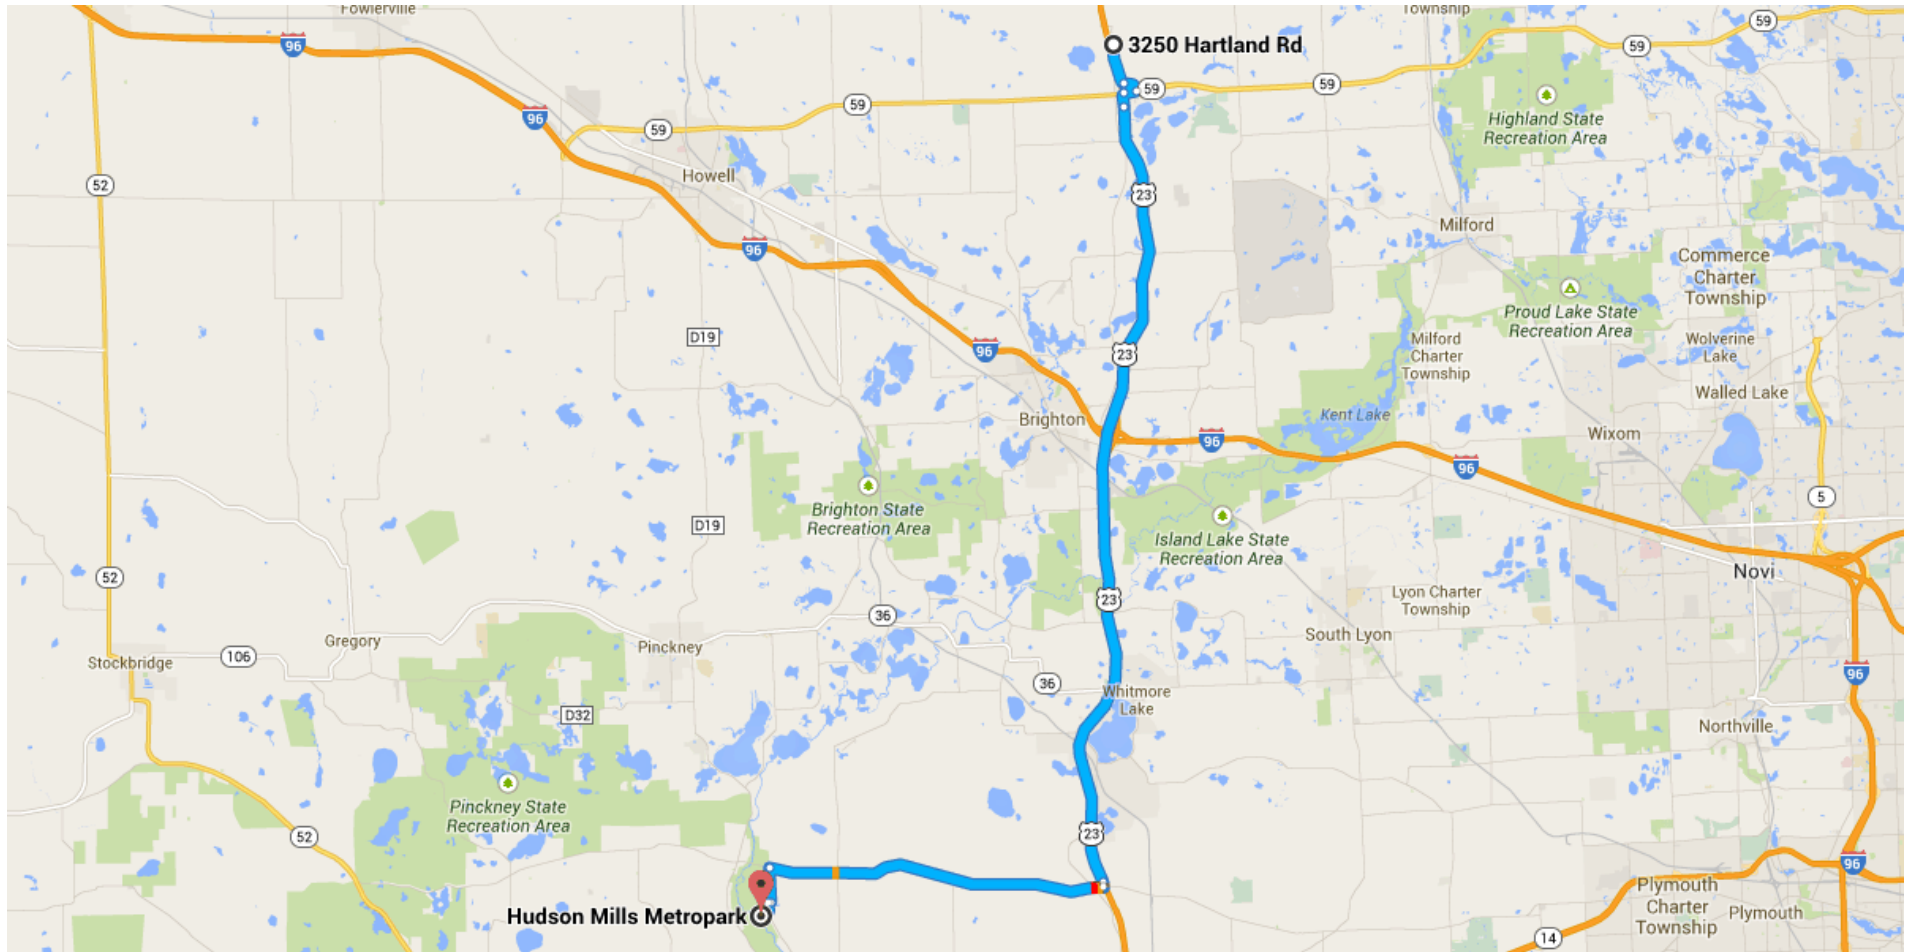

Directions from 3250 Hartland Rd to Hudson Mills Metropark

○ 3250 Hartland Rd

Hartland, MI 48353

Get on US-23 S from Hartland Rd

1.9 mi / 3 min

- 1. Head south on Hartland Rd toward Dunham Rd

 0.9 mi
- 2. At the traffic circle, continue straight to stay on Hartland Rd

 0.4 mi
- 3. Turn right onto M-59 W

 0.3 mi
- 4. Turn left to merge onto US-23 S

 0.3 mi

Follow US-23 S to N Territorial Rd W in Northfield. Take exit 49 from US-23 S

17.9 mi / 15 min

- 5. Merge onto US-23 S

 17.8 mi
- 6. Take exit 49 for N Territorial Rd

 0.1 mi

Continue on N Territorial Rd W to your destination in Dexter

8.7 mi / 12 min

-  7. Turn right onto N Territorial Rd W
7.6 mi
-  8. Turn left onto Huron River Dr
0.8 mi
-  9. Turn right

10. Turn left

387 ft

0.3 mi

📍 Hudson Mills Metropark

8801 N Territorial Rd, Dexter, MI 48130

These directions are for planning purposes only. You may find that construction projects, traffic, weather, or other events may cause conditions to differ from the map results, and you should plan your route accordingly. You must obey all signs or notices regarding your route.