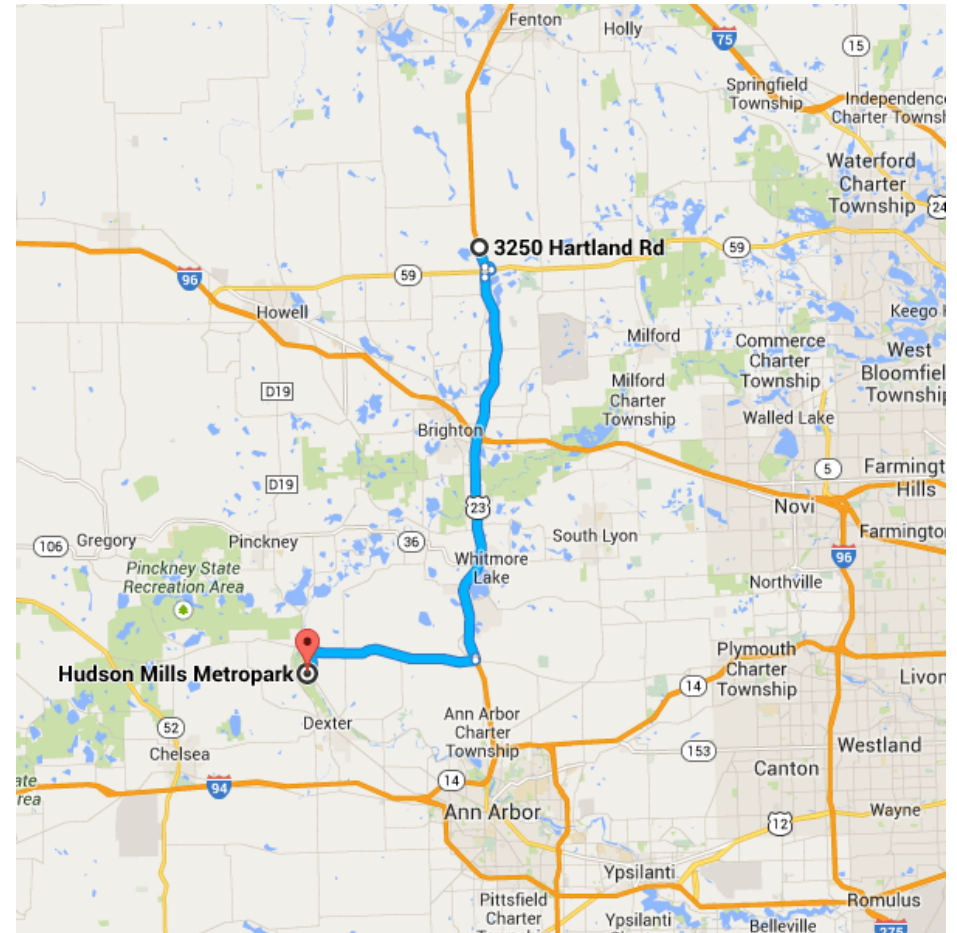

Directions from 3250 Hartland Rd to Hudson Mills Metropark

○ 3250 Hartland Rd

Hartland, MI 48353

Get on US-23 S from Hartland Rd

1.9 mi / 3 min

- 1. Head south on Hartland Rd toward Dunham Rd

 0.9 mi
- 2. At the traffic circle, continue straight to stay on Hartland Rd

 0.4 mi
- 3. Turn right onto M-59 W

 0.3 mi
- 4. Turn left to merge onto US-23 S

 0.3 mi

Follow US-23 S to N Territorial Rd W in Northfield. Take exit 49 from US-23 S

17.9 mi / 15 min

- 5. Merge onto US-23 S

 17.8 mi
- 6. Take exit 49 for N Territorial Rd

 0.1 mi

Continue on N Territorial Rd W to your destination in Dexter

8.7 mi / 12 min

-  7. Turn right onto N Territorial Rd W
7.6 mi
-  8. Turn left onto Huron River Dr
0.8 mi
-  9. Turn right

10. Turn left

387 ft

0.3 mi

📍 Hudson Mills Metropark

8801 N Territorial Rd, Dexter, MI 48130

These directions are for planning purposes only. You may find that construction projects, traffic, weather, or other events may cause conditions to differ from the map results, and you should plan your route accordingly. You must obey all signs or notices regarding your route.