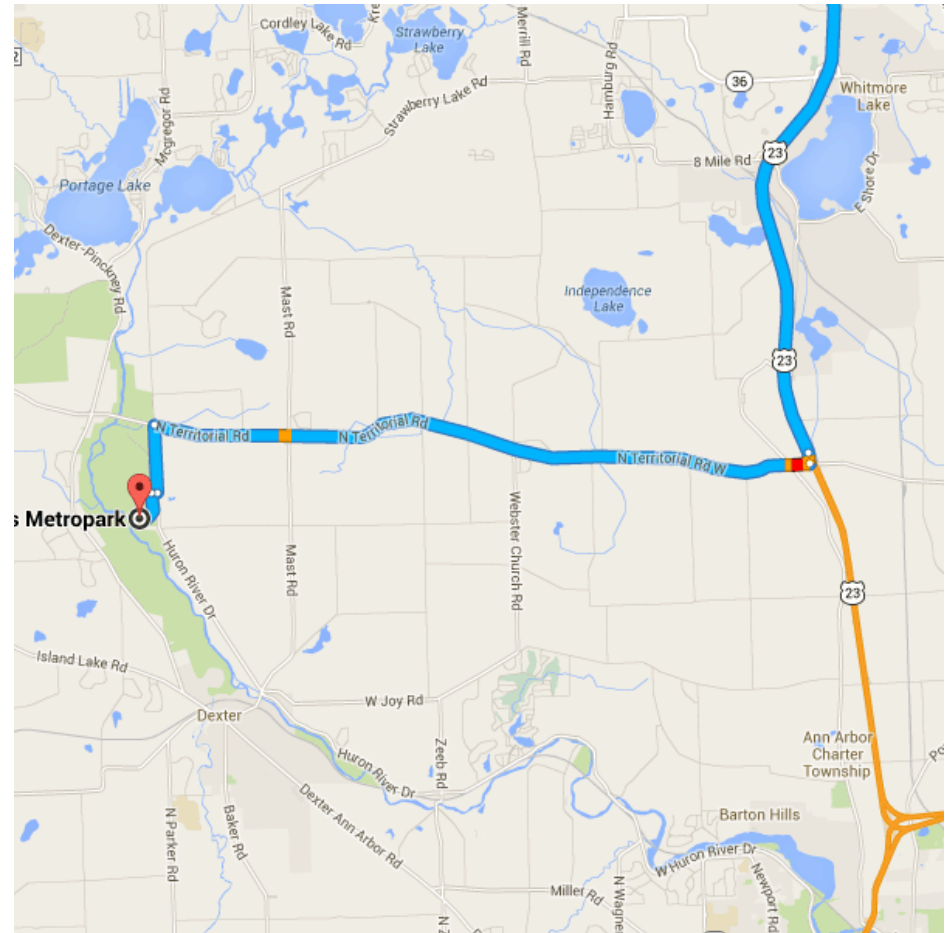

Directions from 3250 Hartland Rd to Hudson Mills Metropark

○ 3250 Hartland Rd

Hartland, MI 48353

Get on US-23 S from Hartland Rd

1.9 mi / 3 min

- 1. Head south on Hartland Rd toward Dunham Rd

 0.9 mi
- 2. At the traffic circle, continue straight to stay on Hartland Rd

 0.4 mi
- 3. Turn right onto M-59 W

 0.3 mi
- 4. Turn left to merge onto US-23 S

 0.3 mi

Follow US-23 S to N Territorial Rd W in Northfield. Take exit 49 from US-23 S

17.9 mi / 15 min

- 5. Merge onto US-23 S

 17.8 mi
- 6. Take exit 49 for N Territorial Rd

 0.1 mi

Continue on N Territorial Rd W to your destination in Dexter

8.7 mi / 12 min

-  7. Turn right onto N Territorial Rd W
7.6 mi
-  8. Turn left onto Huron River Dr
0.8 mi
-  9. Turn right

10. Turn left

387 ft

0.3 mi

📍 Hudson Mills Metropark

8801 N Territorial Rd, Dexter, MI 48130

These directions are for planning purposes only. You may find that construction projects, traffic, weather, or other events may cause conditions to differ from the map results, and you should plan your route accordingly. You must obey all signs or notices regarding your route.