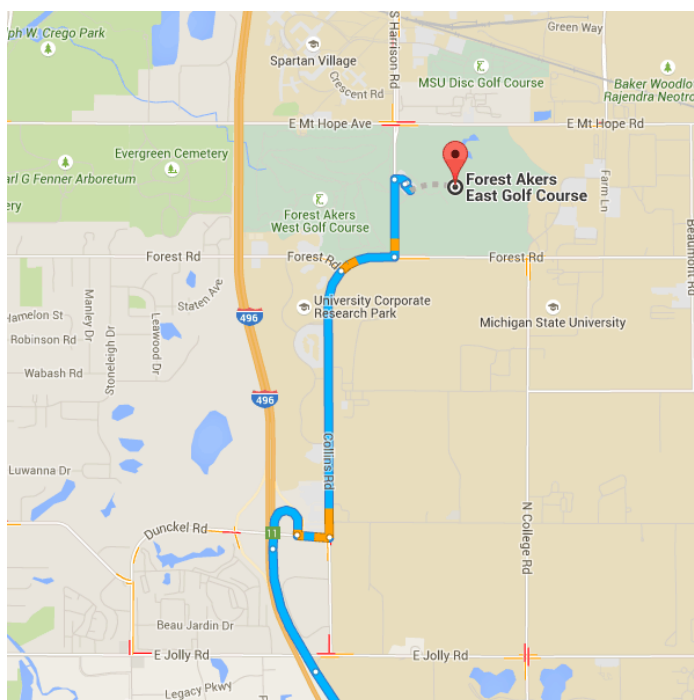

Follow I-96 W to Dunkel Rd in Lansing.  
Take exit 11 from I-496 W/US-127 N

27.5 mi / 24 min

- ↑
 5. Merge onto I-96 W  

---

 26.1 mi
- ↘
 6. Take exit 106B for Interstate 496/US 127 N toward Lansing  

---

 0.6 mi
- ↑
 7. Merge onto I-496 W/US-127 N  

---

 0.5 mi
- ↘
 8. Take exit 11 toward Jolly Road  

---

 0.3 mi

Take Collins Rd and S Harrison Rd to your destination in East Lansing

---

1.7 mi / 4 min

 0.3 mi
- ↘
 13. Turn right  

---

 262 ft
- ↘
 14. Turn right  

---

 56 ft
- ↙
 15. Turn left  

---

 164 ft

## 📍 Forest Akers East Golf Course

2280 South Harrison Road, East Lansing, MI 48823

These directions are for planning purposes only. You may find that construction projects, traffic, weather, or other events may cause conditions to differ from the map results, and you should plan your route accordingly. You must obey all signs or notices regarding your route.