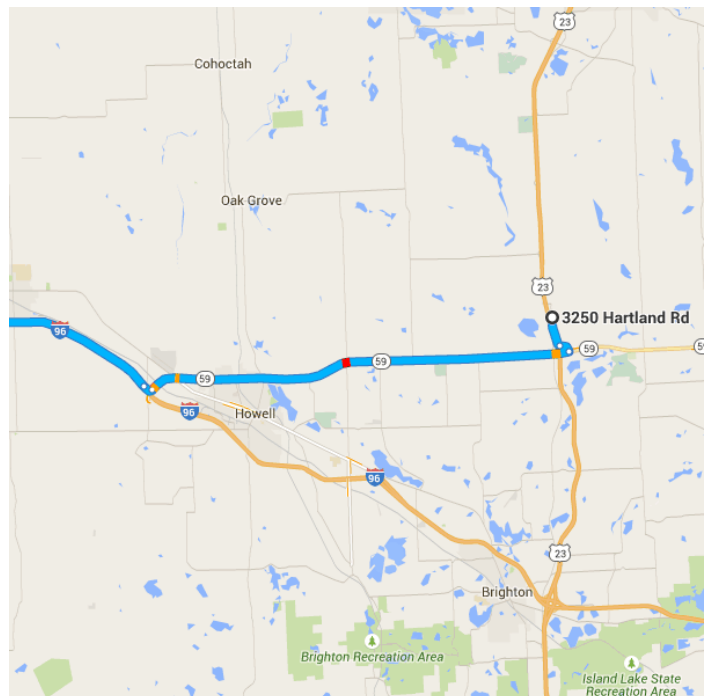

### Directions from 3250 Hartland Rd to Forest Akers East Golf Course

**o 3250 Hartland Rd**  
Hartland, MI 48353

Get on I-96 W in Howell from M-59 W/E Highland Rd

14.5 mi / 20 min

- 1. Head south on Hartland Rd toward Dunham Rd  
0.9 mi
- 2. At the traffic circle, take the 1st exit and stay on Hartland Rd  
0.4 mi
- 3. Turn right onto M-59 W/E Highland Rd  
12.8 mi
- 4. Turn right to merge onto I-96 W  
0.3 mi

Follow I-96 W to Dunkel Rd in Lansing.  
Take exit 11 from I-496 W/US-127 N

27.5 mi / 24 min

- ↑
 5. Merge onto I-96 W  

---

 26.1 mi
- ↘
 6. Take exit 106B for Interstate 496/US 127 N toward Lansing  

---

 0.6 mi
- ↑
 7. Merge onto I-496 W/US-127 N  

---

 0.5 mi
- ↘
 8. Take exit 11 toward Jolly Road  

---

 0.3 mi

Take Collins Rd and S Harrison Rd to your destination in East Lansing

---

1.7 mi / 4 min

- ↙
 9. Turn left onto Dunckel Rd  

---

 0.1 mi
- ↙
 10. Turn left onto Collins Rd  

---

 1.0 mi
- ↑
 11. Continue onto Forest Rd  

---

 0.2 mi
- ↙
 12. Turn left onto S Harrison Rd  

---