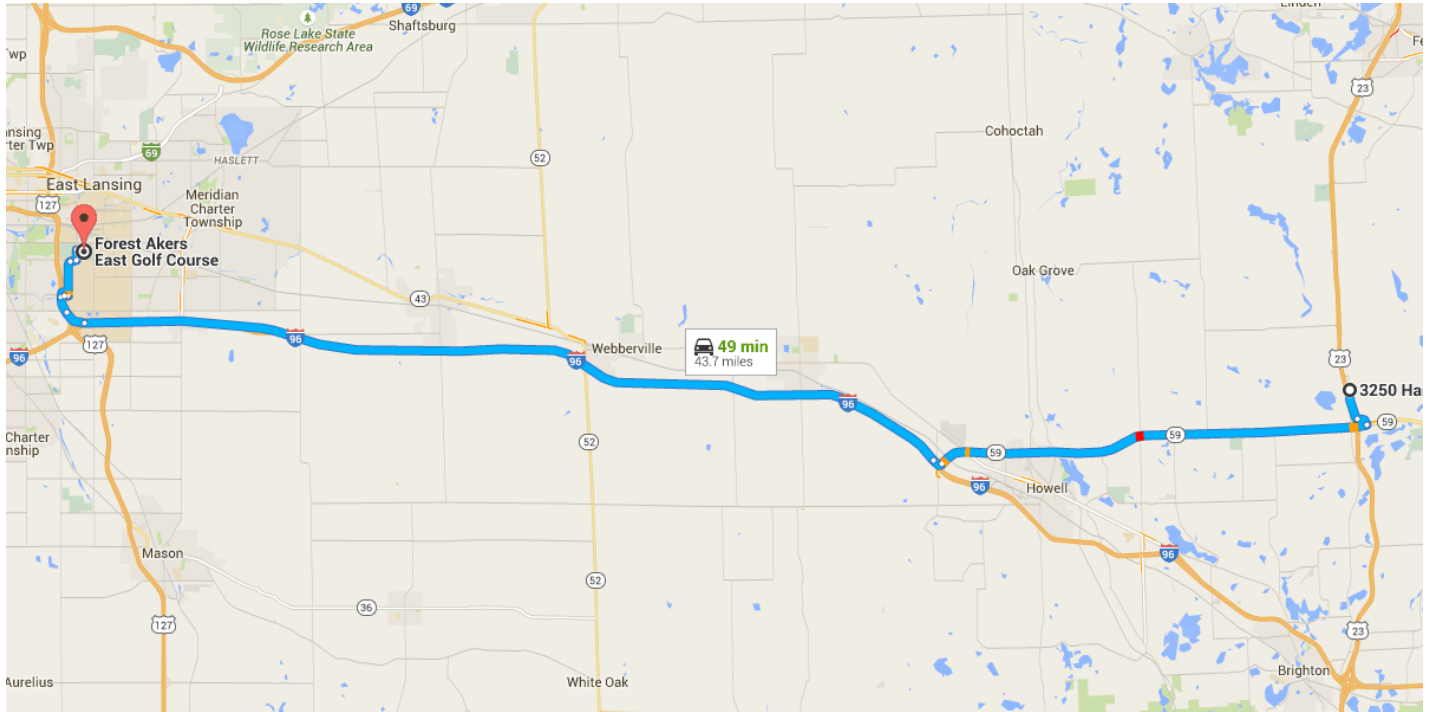

### Directions from 3250 Hartland Rd to Forest Akers East Golf Course

**o 3250 Hartland Rd**  
Hartland, MI 48353

Get on I-96 W in Howell from M-59 W/E Highland Rd

14.5 mi / 20 min

- 1. Head south on Hartland Rd toward Dunham Rd  
0.9 mi
- 2. At the traffic circle, take the 1st exit and stay on Hartland Rd  
0.4 mi
- 3. Turn right onto M-59 W/E Highland Rd  
12.8 mi
- 4. Turn right to merge onto I-96 W  
0.3 mi

Follow I-96 W to Dunkel Rd in Lansing.  
Take exit 11 from I-496 W/US-127 N

27.5 mi / 24 min

- ↑
 5. Merge onto I-96 W  

---

 26.1 mi
- ↘
 6. Take exit 106B for Interstate 496/US 127 N toward Lansing  

---

 0.6 mi
- ↑
 7. Merge onto I-496 W/US-127 N  

---

 0.5 mi
- ↘
 8. Take exit 11 toward Jolly Road  

---

 0.3 mi

Take Collins Rd and S Harrison Rd to your destination in East Lansing

---

1.7 mi / 4 min

- ↙
 9. Turn left onto Dunckel Rd  

---

 0.1 mi
- ↙
 10. Turn left onto Collins Rd  

---

 1.0 mi
- ↑
 11. Continue onto Forest Rd  

---

 0.2 mi
- ↙
 12. Turn left onto S Harrison Rd  

---