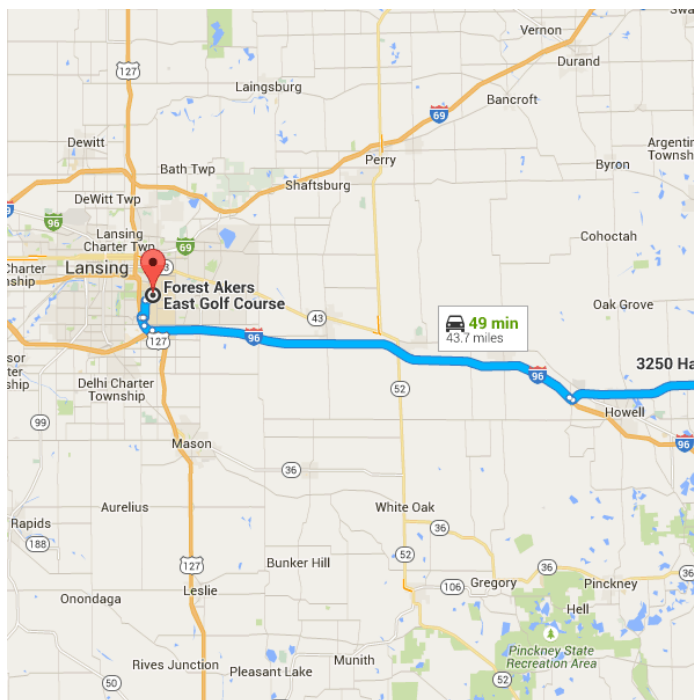

### Directions from 3250 Hartland Rd to Forest Akers East Golf Course

**o 3250 Hartland Rd**  
Hartland, MI 48353

Get on I-96 W in Howell from M-59 W/E Highland Rd

14.5 mi / 20 min

- 1. Head south on Hartland Rd toward Dunham Rd  
0.9 mi
- 2. At the traffic circle, take the 1st exit and stay on Hartland Rd  
0.4 mi
- 3. Turn right onto M-59 W/E Highland Rd  
12.8 mi
- 4. Turn right to merge onto I-96 W  
0.3 mi

Follow I-96 W to Dunkel Rd in Lansing.  
Take exit 11 from I-496 W/US-127 N

27.5 mi / 24 min

- ↑
 5. Merge onto I-96 W  

---

 26.1 mi
- ↘
 6. Take exit 106B for Interstate 496/US 127 N toward Lansing  

---

 0.6 mi
- ↑
 7. Merge onto I-496 W/US-127 N  

---

 0.5 mi
- ↘
 8. Take exit 11 toward Jolly Road  

---

 0.3 mi

Take Collins Rd and S Harrison Rd to your destination in East Lansing

---

1.7 mi / 4 min

- ↙
 9. Turn left onto Dunckel Rd  

---

 0.1 mi
- ↙
 10. Turn left onto Collins Rd  

---

 1.0 mi
- ↑
 11. Continue onto Forest Rd  

---

 0.2 mi
- ↙
 12. Turn left onto S Harrison Rd  

---